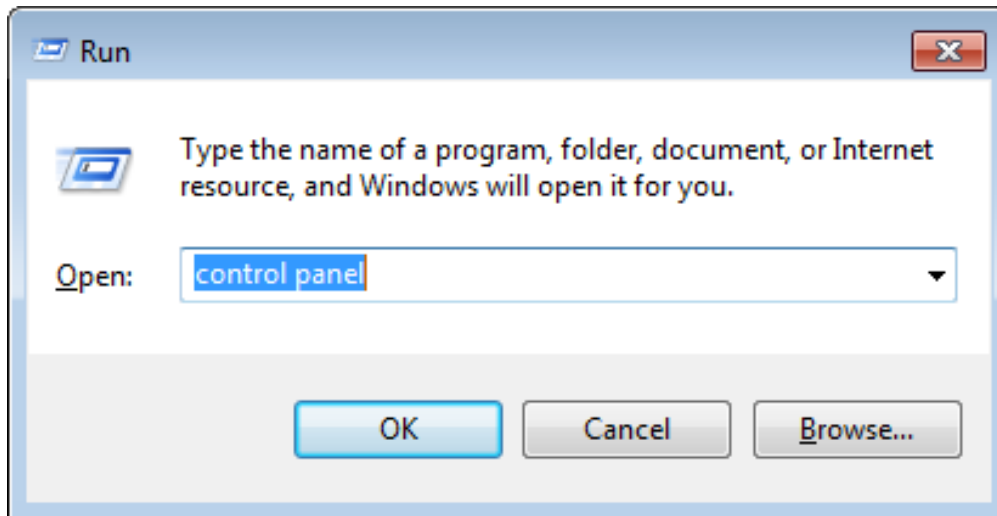

KDETools EML to PST Converter

Step to Uninstall

1. Go to **Control Panel**.

2. Choose **“Uninstall a program”**.

3. Remove/ Uninstall EML to PST Converter.