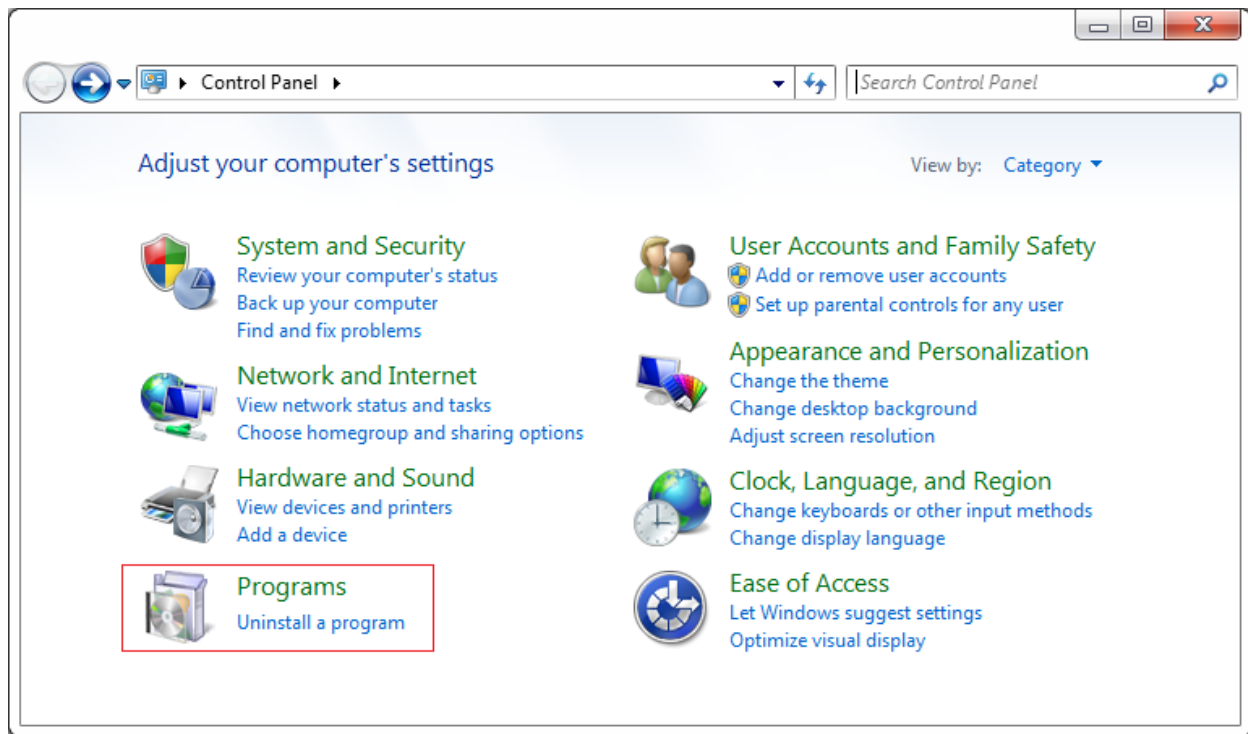

KDETools EML to PST Converter

Step to Uninstall

1. Go to **Control Panel**.

2. Choose **“Uninstall a program”**.

3. Remove/ Uninstall EML to PST Converter.