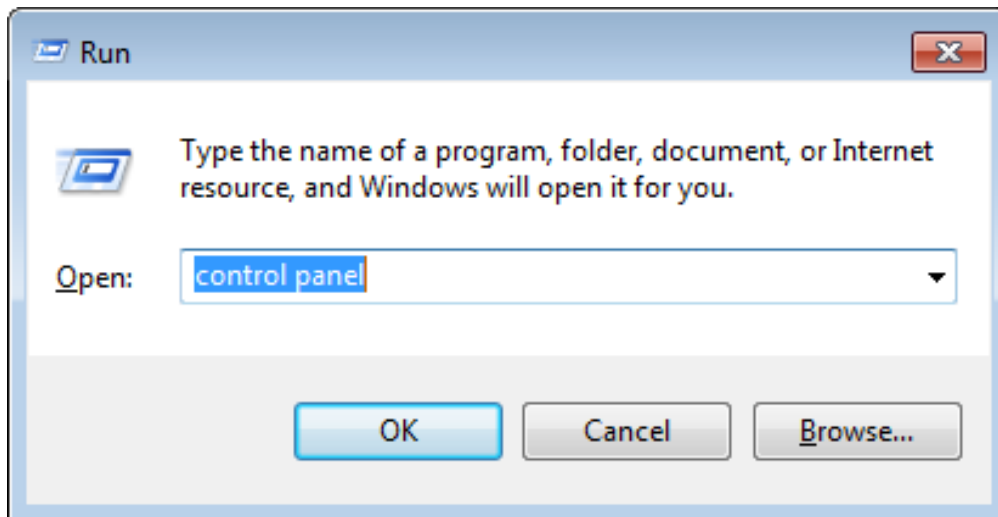

KDETools PST Recovery Tool

Step to Uninstall

1. Go to **Control Panel**.

2. Click on **“Uninstall a program”**.

3. Remove/ Uninstall PST Recovery.