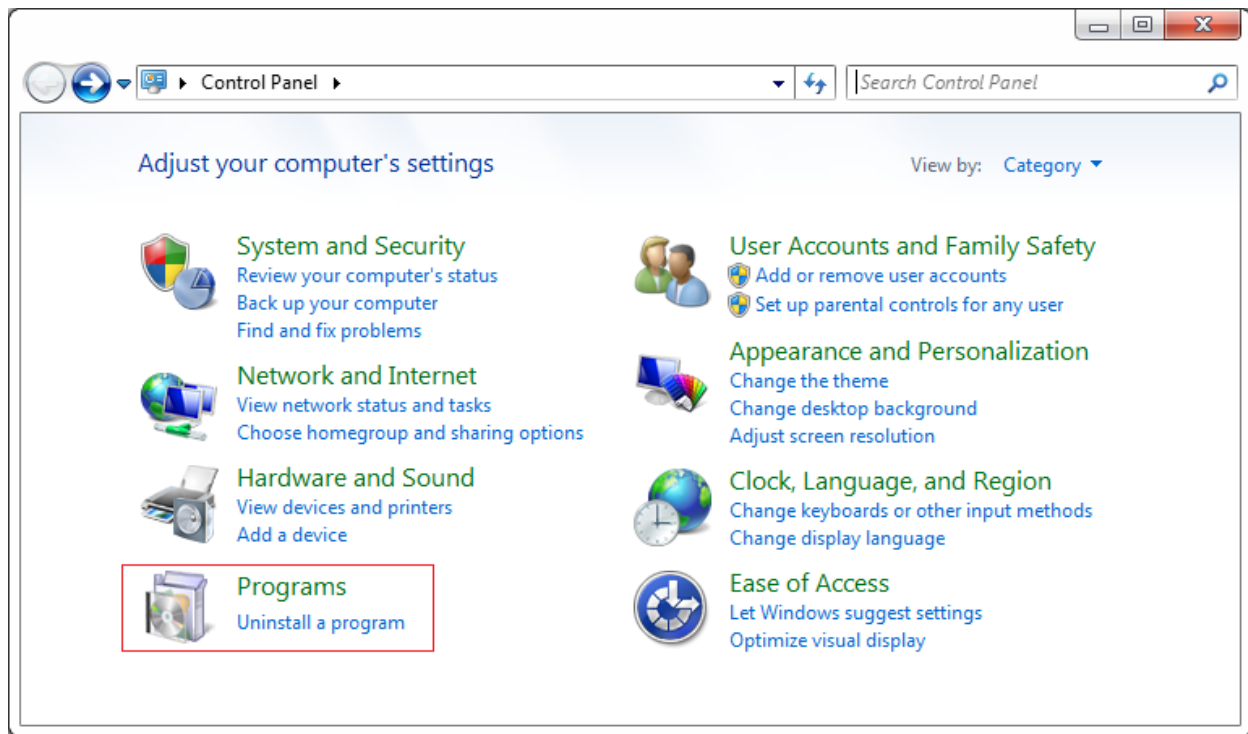

KDETools PST Recovery Tool

Step to Uninstall

1. Go to **Control Panel**.

2. Click on **“Uninstall a program”**.

3. Remove/ Uninstall PST Recovery.